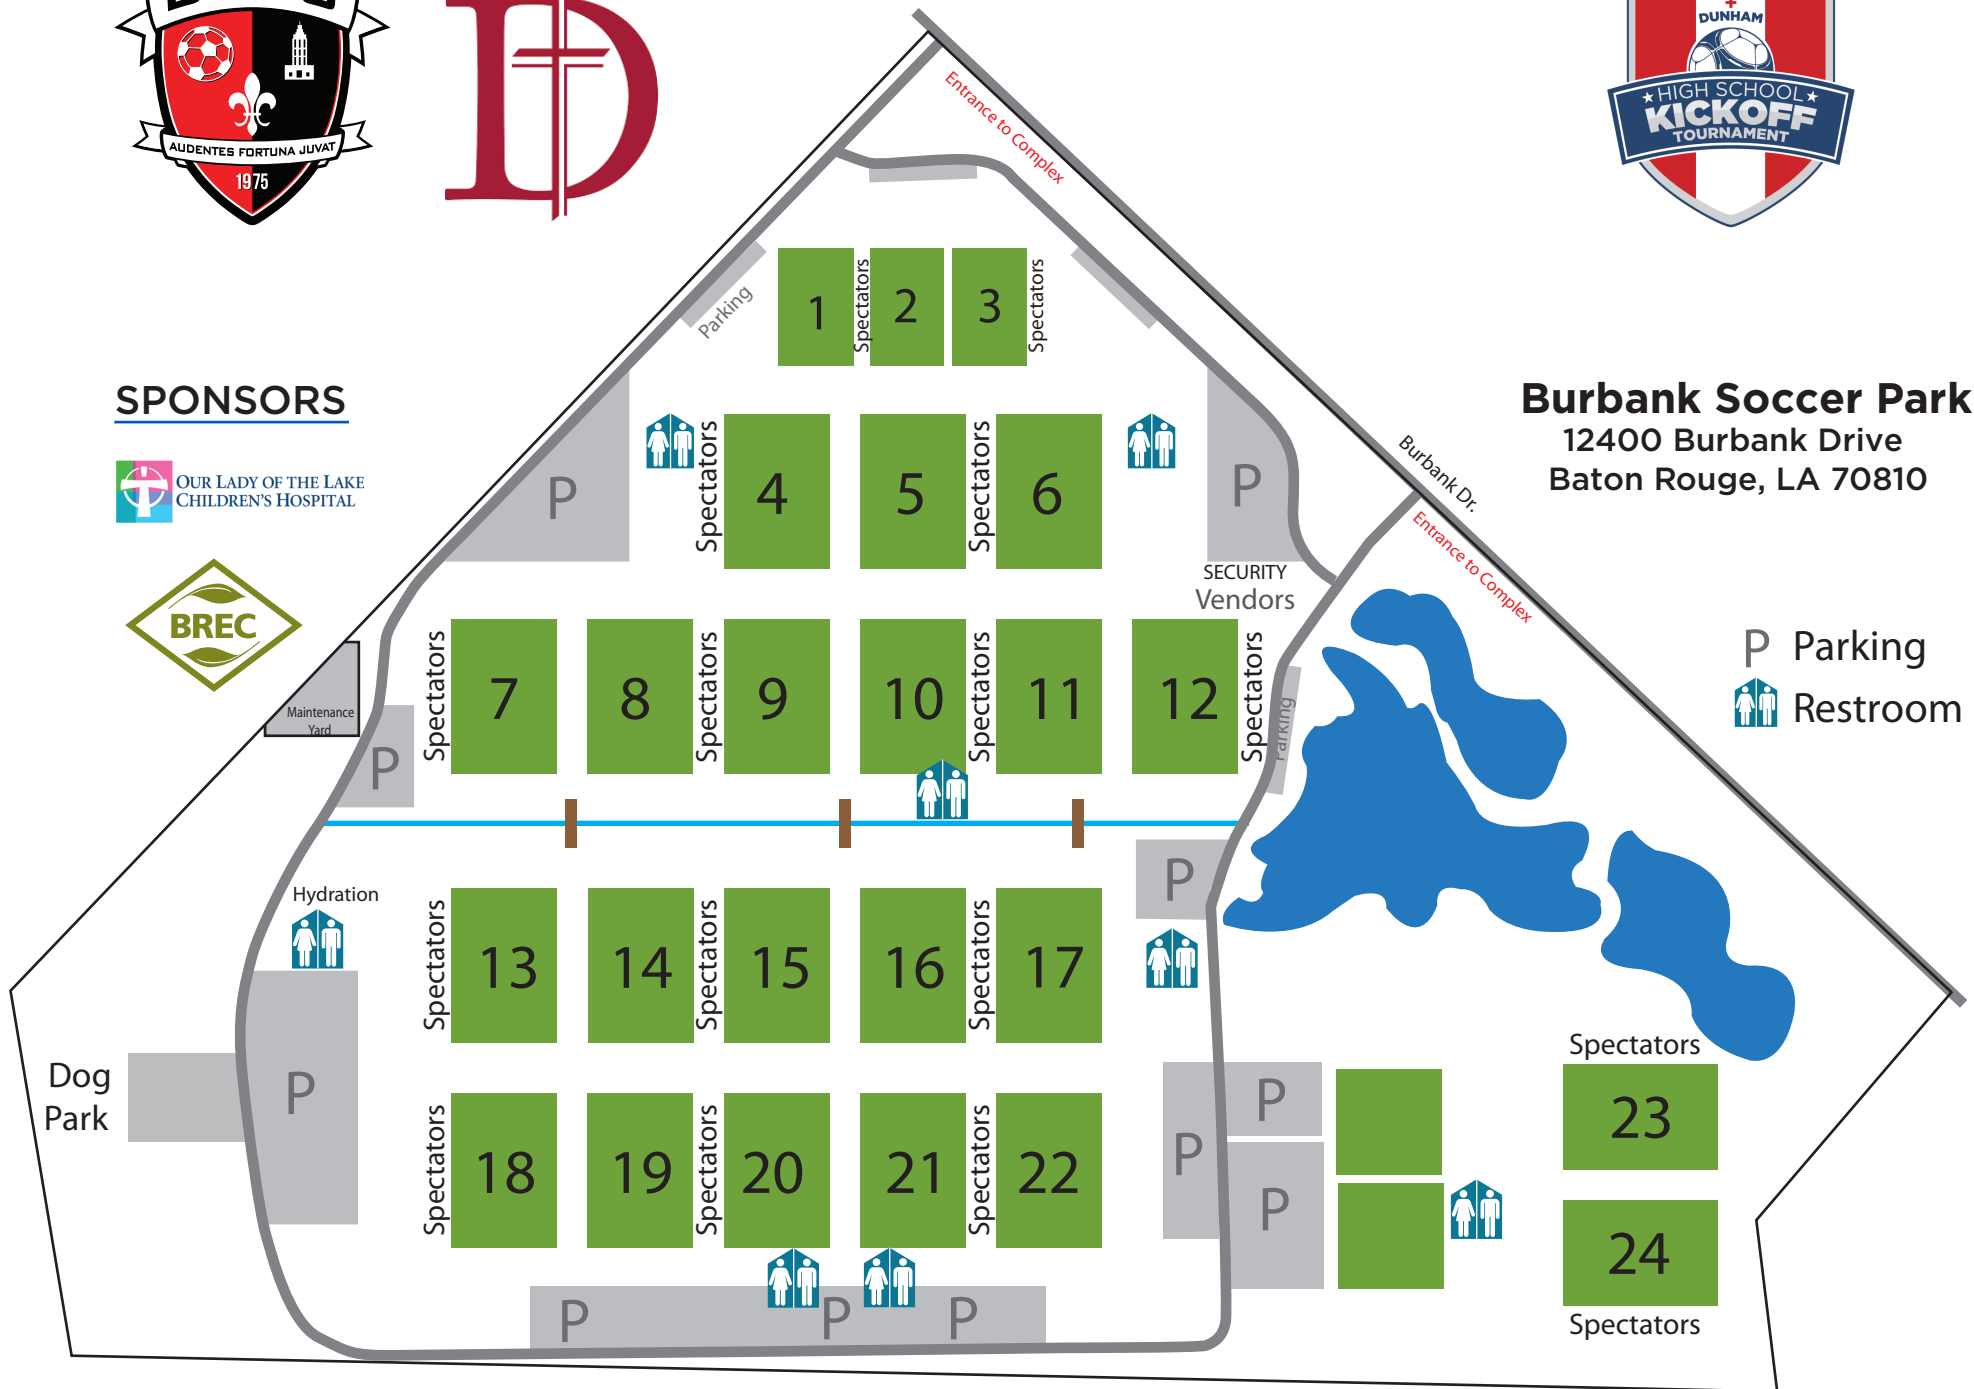

### Burbank Soccer Park

12400 Burbank Drive  
Baton Rouge, LA 70810

P Parking  
 Restroom

Spectators

23

24

Spectators